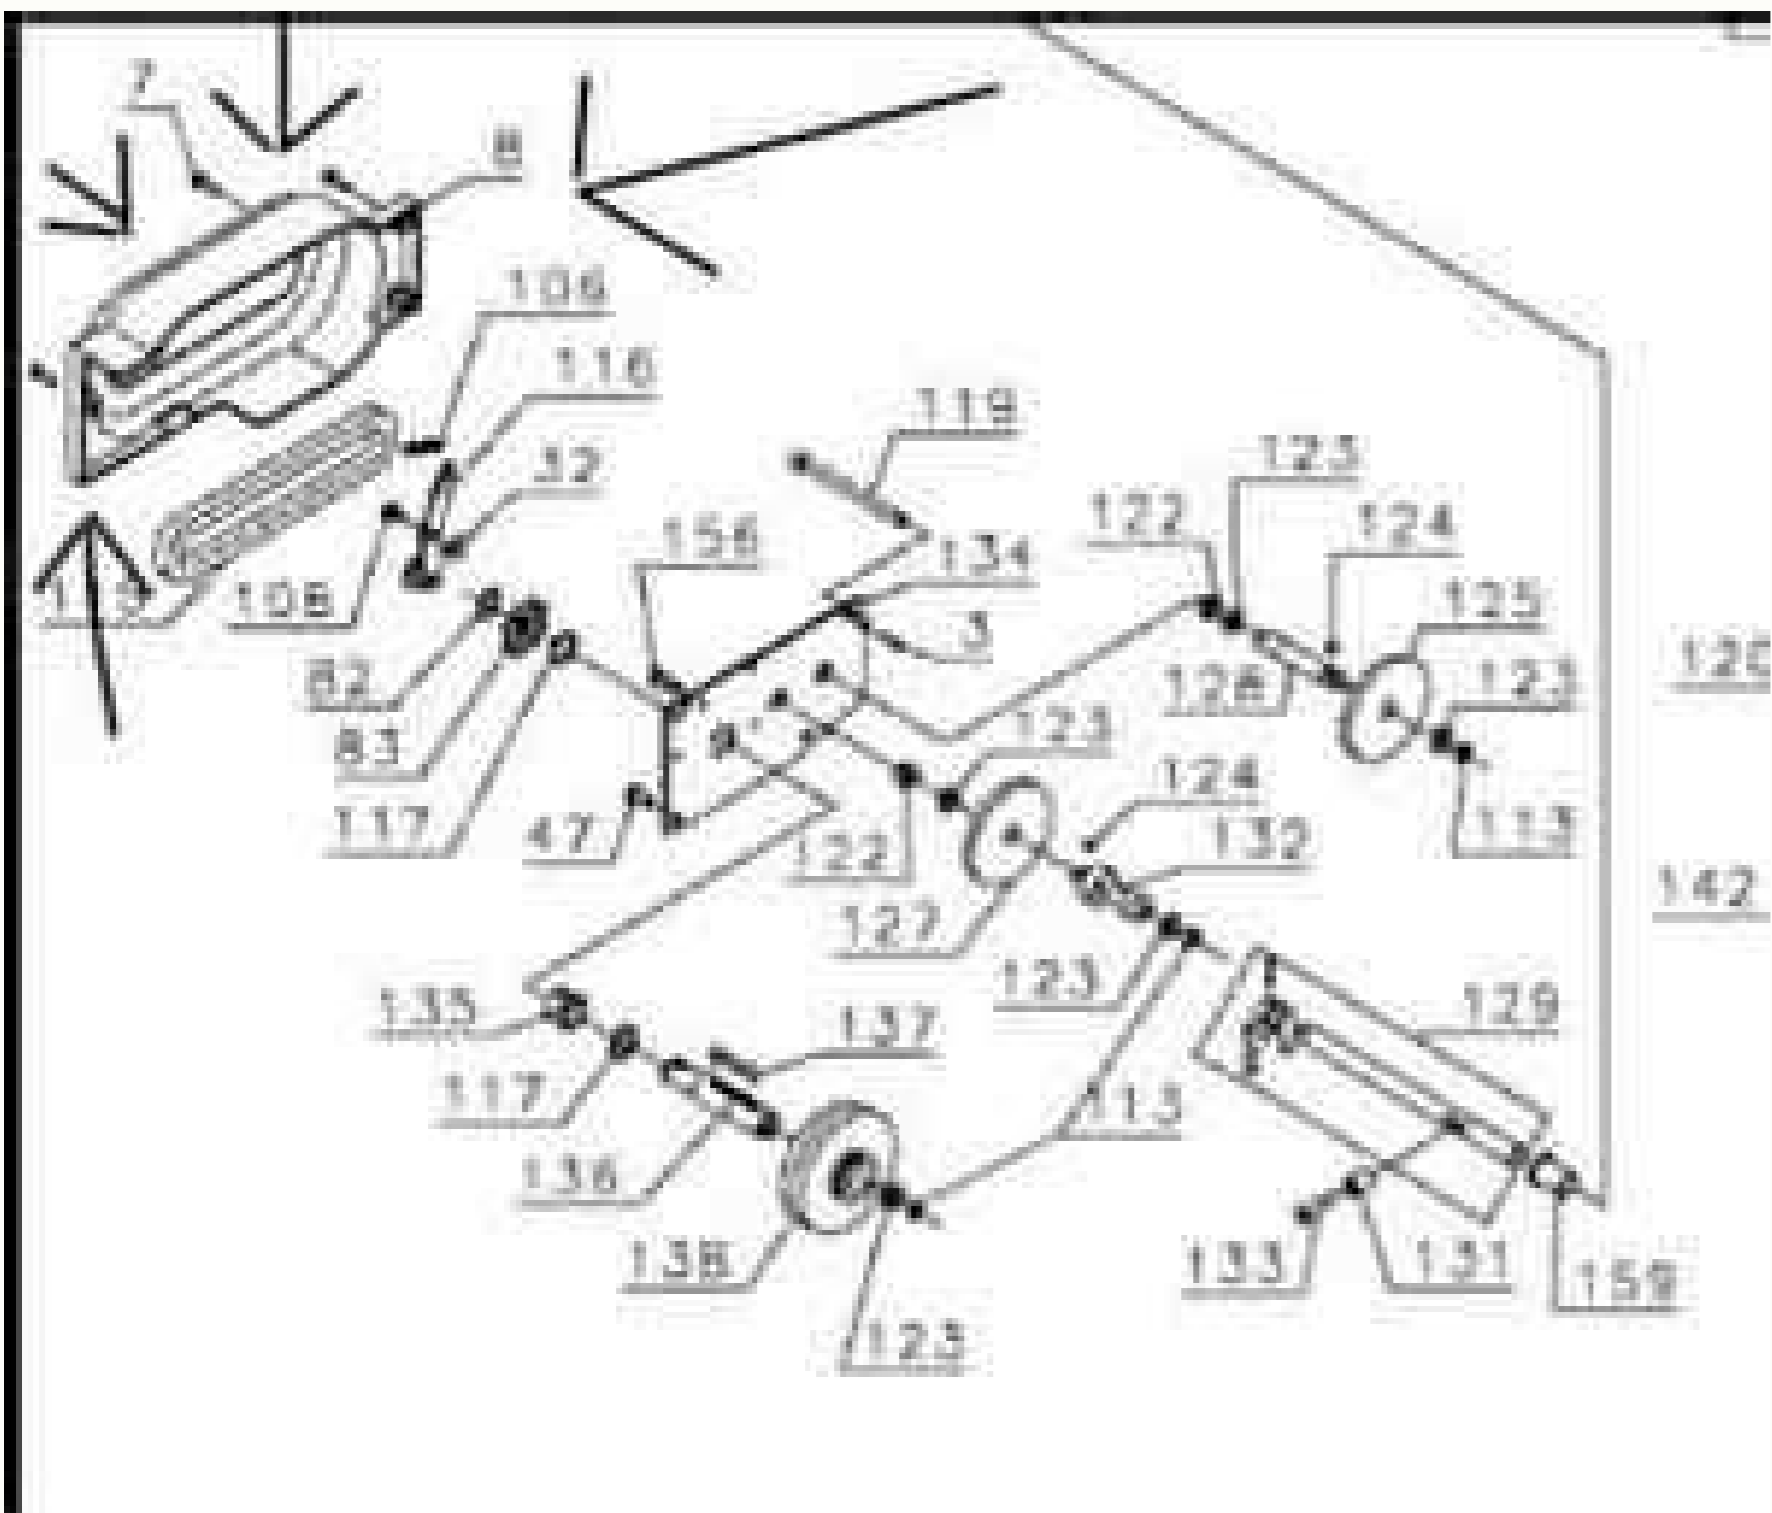

www.dewalt.com